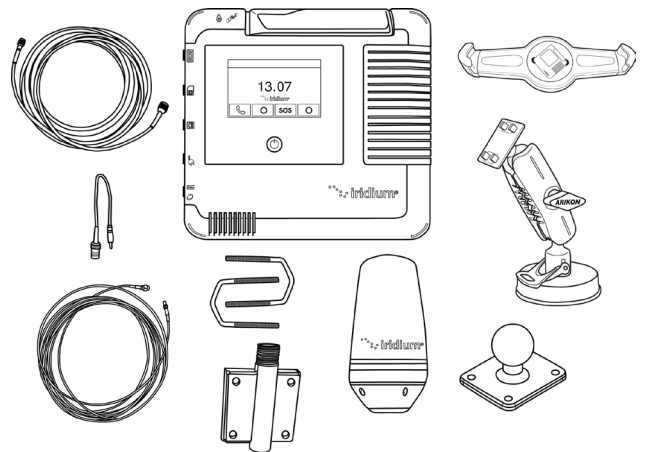

Iridium GO! exec™ Fixed Installation Kit

FACT SHEET

Add Versatility, Inside and Out

Get more from your Iridium GO! exec with the Fixed Installation Kit – designed specifically for remote buildings or recreational boating.

On Land

Whether you're a remote worker, scientist, or adventure-seeker – connect wherever you go! Your Iridium GO! exec Fixed Installation Kit lets you mount your device on any building to extend the use of satellite communications indoors. In emergency situations, even if the local infrastructure has been compromised, humanitarian or aid workers can make high quality voice calls and use chat applications over the Iridium Certus® 100 midband service, featuring speeds of up to 22 Kbps transmit / 88 Kbps receive.

At Sea

When you need to stay connected at sea, the Iridium GO! exec Fixed Installation Kit is your solution. Using its external antenna, you and your passengers can stay updated on changing conditions, or connect with colleagues and loved ones via phone, chat apps, email, or social media – all from the comfort of your personal vessel.

Features	Certifications	Markets
<ul style="list-style-type: none"> ▶ Enables enhanced connectivity indoors ▶ One solution for land or maritime use ▶ Quick + easy installation ▶ 1-year Warranty 	<ul style="list-style-type: none"> ▶ IP65 for Iridium GO! exec device (with all port covers closed) & IP68 for Fixed Installation Kit with Antenna <ul style="list-style-type: none"> - Dust - Water ▶ MIL-STD 810H <ul style="list-style-type: none"> - Shock - Vibration 	<ul style="list-style-type: none"> ▶ On land: Remote homeowners, vacationers/adventurers, scientific research, remote industry, humanitarian ▶ At sea: Recreational maritime